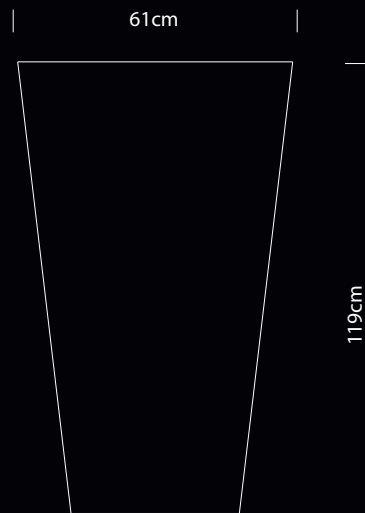

# SQUARE

\*also available in ashtray  
\*ook beschikbaar in asbak  
\*aussi disponible en cendrier

- INPUT/IN/ENTRÉE 220V
- FITTING/FIXATION E27
- IP 65
- PE PLASTIC

- LIGHT SOURCE/LIGHTBRON/SOURCE DE LUMIÈRE:
  - ENERGY SAVING LIGHTBULB: WHITE OR WARM WHITE
  - OR/OF/OU
  - RGB LED LIGHT + REMOTE