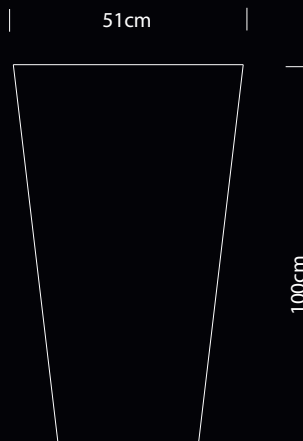

# SQUARE

\*also available in ashtray  
\*ook beschikbaar in asbak  
\*aussi disponible en cendrier

- INPUT/IN/ENTRÉE 220V
- FITTING/FIXATION E27
- IP 65
- PE PLASTIC

- LIGHT SOURCE/LIGHTBRON/SOURCE DE LUMIÈRE:
  - ENERGY SAVING LIGHTBULB: WHITE OR WARM WHITE
  - OR/OF/OU
  - RGB LED LIGHT + REMOTE