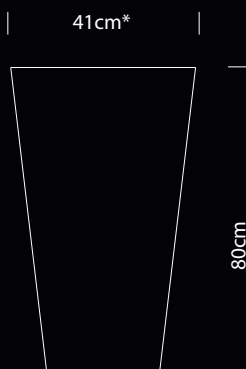

# SQUARE

\*also available in ashtray  
\*ook beschikbaar in asbak  
\*aussi disponible en cendrier

- INPUT/IN/ENTRÉE 220V
- FITTING/FIXATION E27
- IP 65
- PE PLASTIC

- LIGHT SOURCE/LIGHTBRON/SOURCE DE LUMIÈRE:
  - ENERGY SAVING LIGHTBULB: WHITE OR WARM WHITE
  - OR/OF/OU
  - RGB LED LIGHT + REMOTE