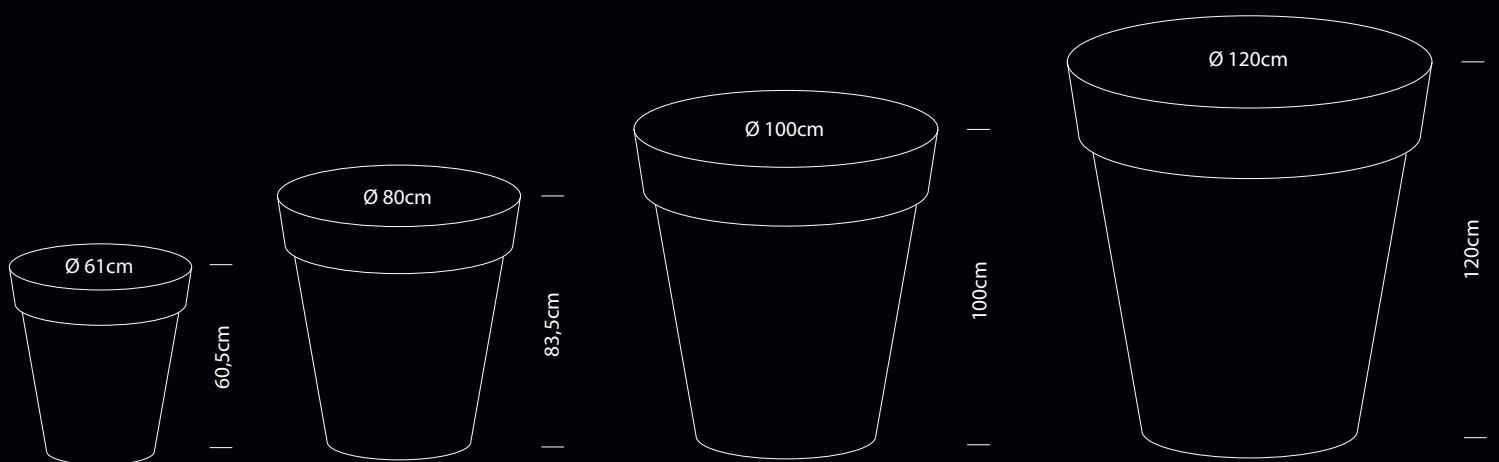

# AURINKO

- INPUT/IN/ENTRÉE 220V
- FITTING/FIXATION E27
- IP 65
- PE PLASTIC

- LIGHT SOURCE/LICHTBRON/SOURCE DE LUMIÈRE:
  - ENERGY SAVING LIGHTBULB: WHITE OR WARM WHITE
  - OR/OF/OU
  - RGB LED LIGHT + REMOTE