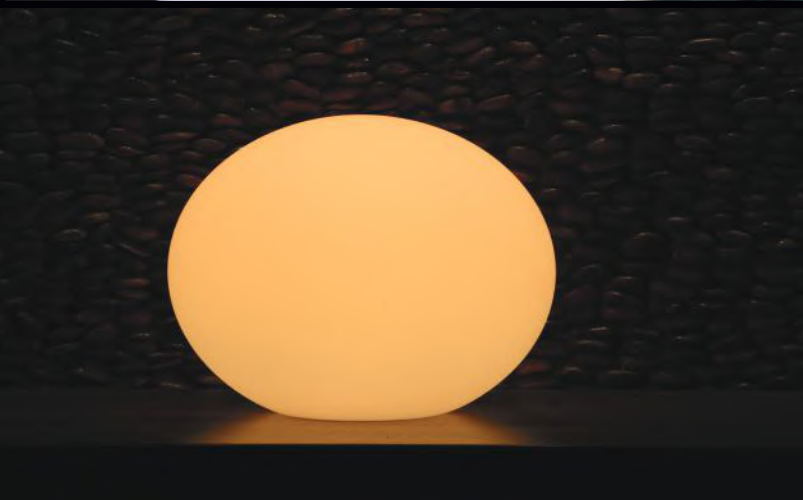

IMAGILIGHTS® Cordless Lamps are covered by Design Registration, Copyright and Patent Pending. All rights reserved. All shapes and models are registered. Patented LED module. Patented wireless induction charger. Any tampering with or repairing the unit voids the warranty. Units are tamper protected. © 2014 IMAGILIGHTS