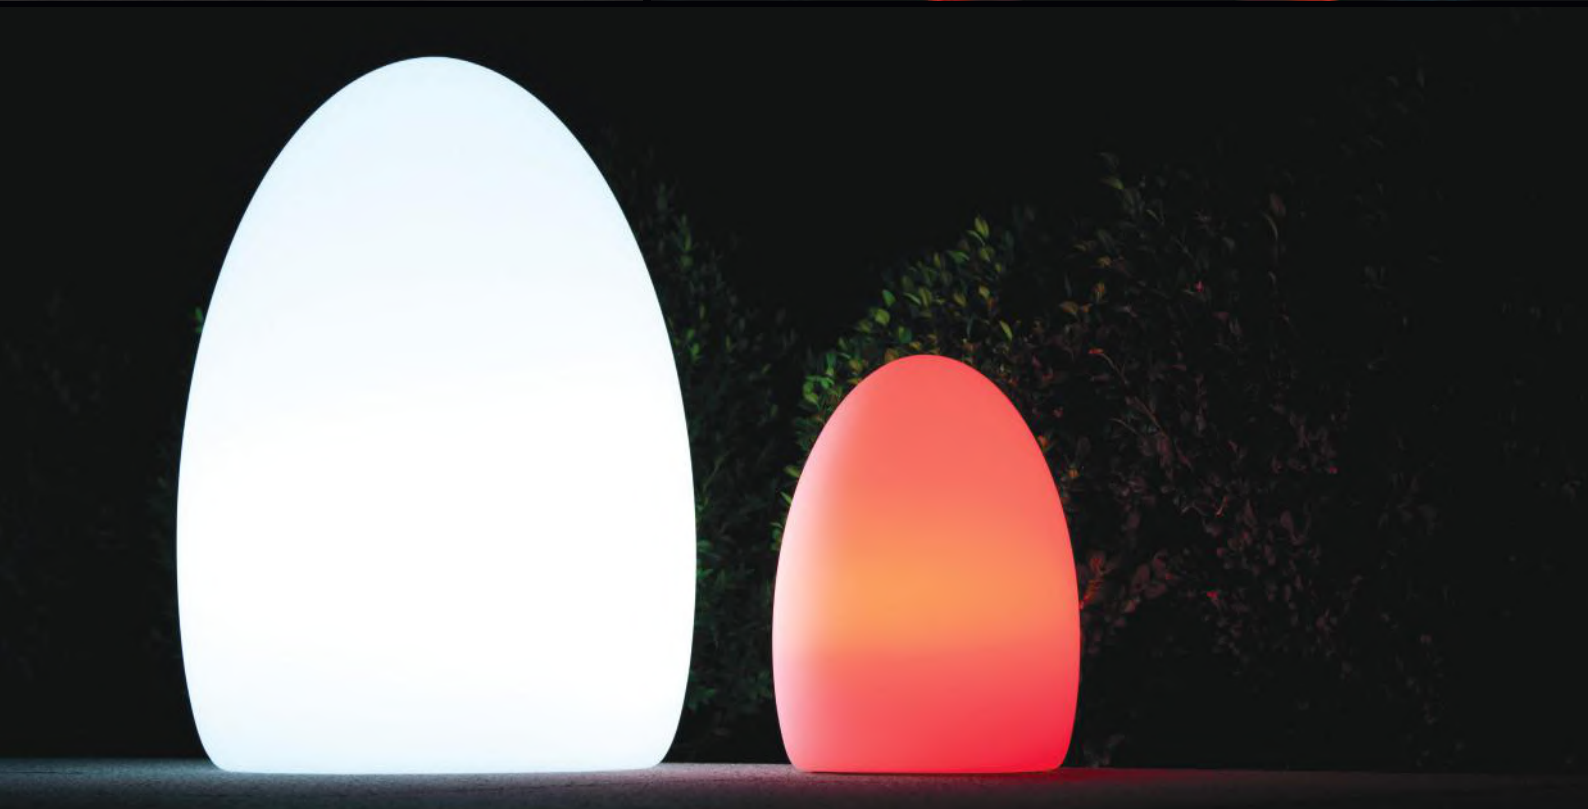

IMAGILIGHTS® Cordless Lamps are covered by Design Registration, Copyright and Patent Pending. All rights reserved. All shapes and models are registered. Patented LED module. Patented wireless induction charger. Any tampering with or repairing the unit voids the warranty. Units are tamper protected. © 2014 IMAGILIGHTS