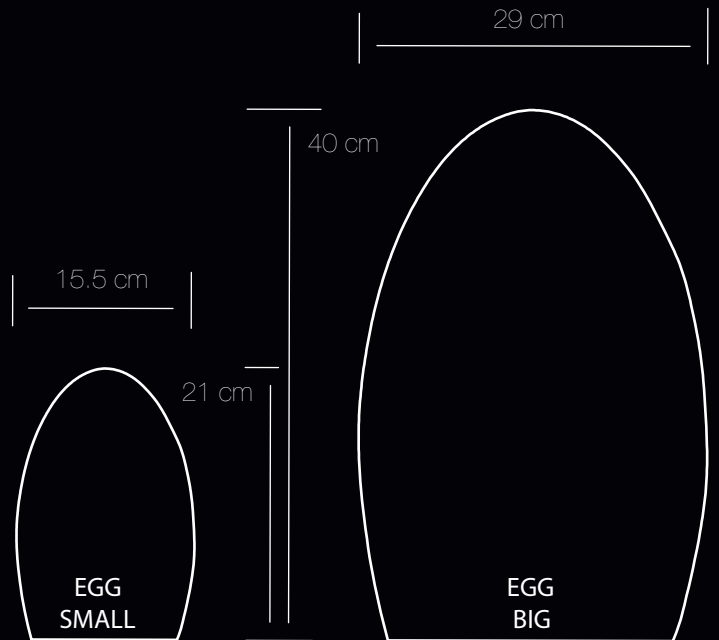

3.7V Li-Polymer - 2000 (*) mAh/4000 (**) mAh

27 (*) / 56 (**)

+ 50.000

1.62 W (*) 3.36 W (**)

100-240V AC~50/60Hz

DC 7.5V 1.5A

Durch Induktion / A través de la inducción / Attraverso l'induzione

Infrarot-Fernbedienung / Mando a distancia por infrarrojos / Telecomando a infrarossi