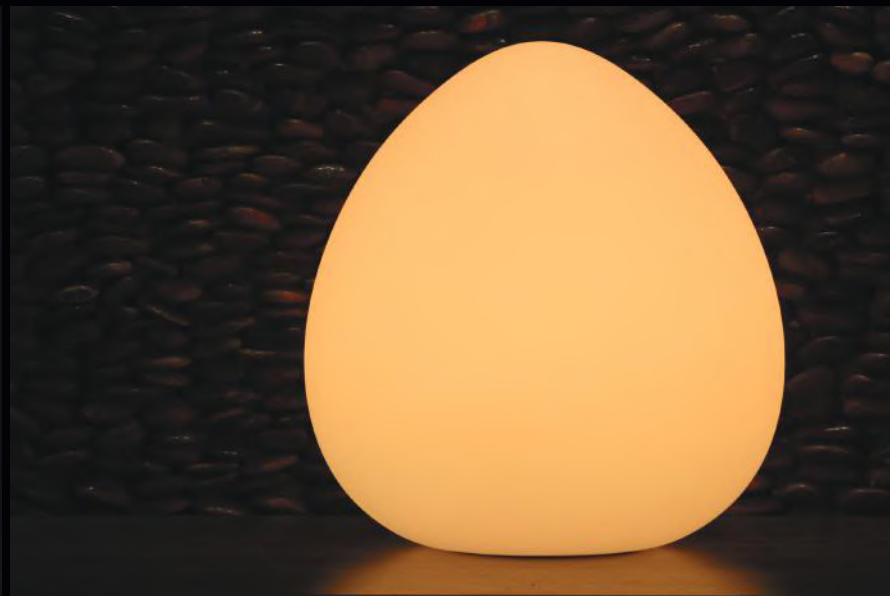

IMAGILIGHTS®

IMAGILIGHTS® Cordless Lamps are covered by Design Registration, Copyright and Patent Pending. All rights reserved. All shapes and models are registered. Patented LED module. Patented wireless induction charger. Any tampering with or repairing the unit voids the warranty. Units are tamper protected. © 2014 IMAGILIGHTS